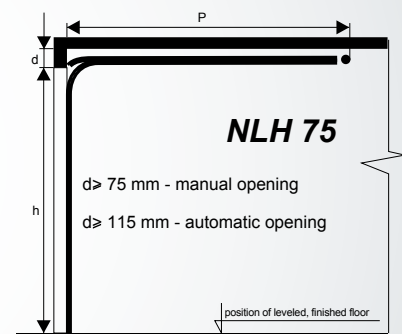

Accessories for garage doors

Glazing

Available in many designs and sizes. Layout depends on the individual customer wish.

Decorative elements

Flat and light decorative elements allow to personalize garage door.

Locks, handles, ventilation grills

Cylinder flat lock

Cylinder lock with knob

Side lock

Shootbolt

Handle

Ventilation grill

Types of garage lift systems