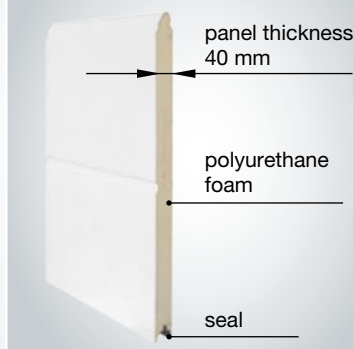

Perfectly insulated doors

Construction panels

Beditom sectional doors are composed of 40 mm thick segments made of double galvanized sheet steel, filled with CFC-free polyurethane foam. These are equipped with the system of durable seals located around the perimeter of the door and between segments. Thanks to that solution, the door is effectively protected against wind, rain and cold.